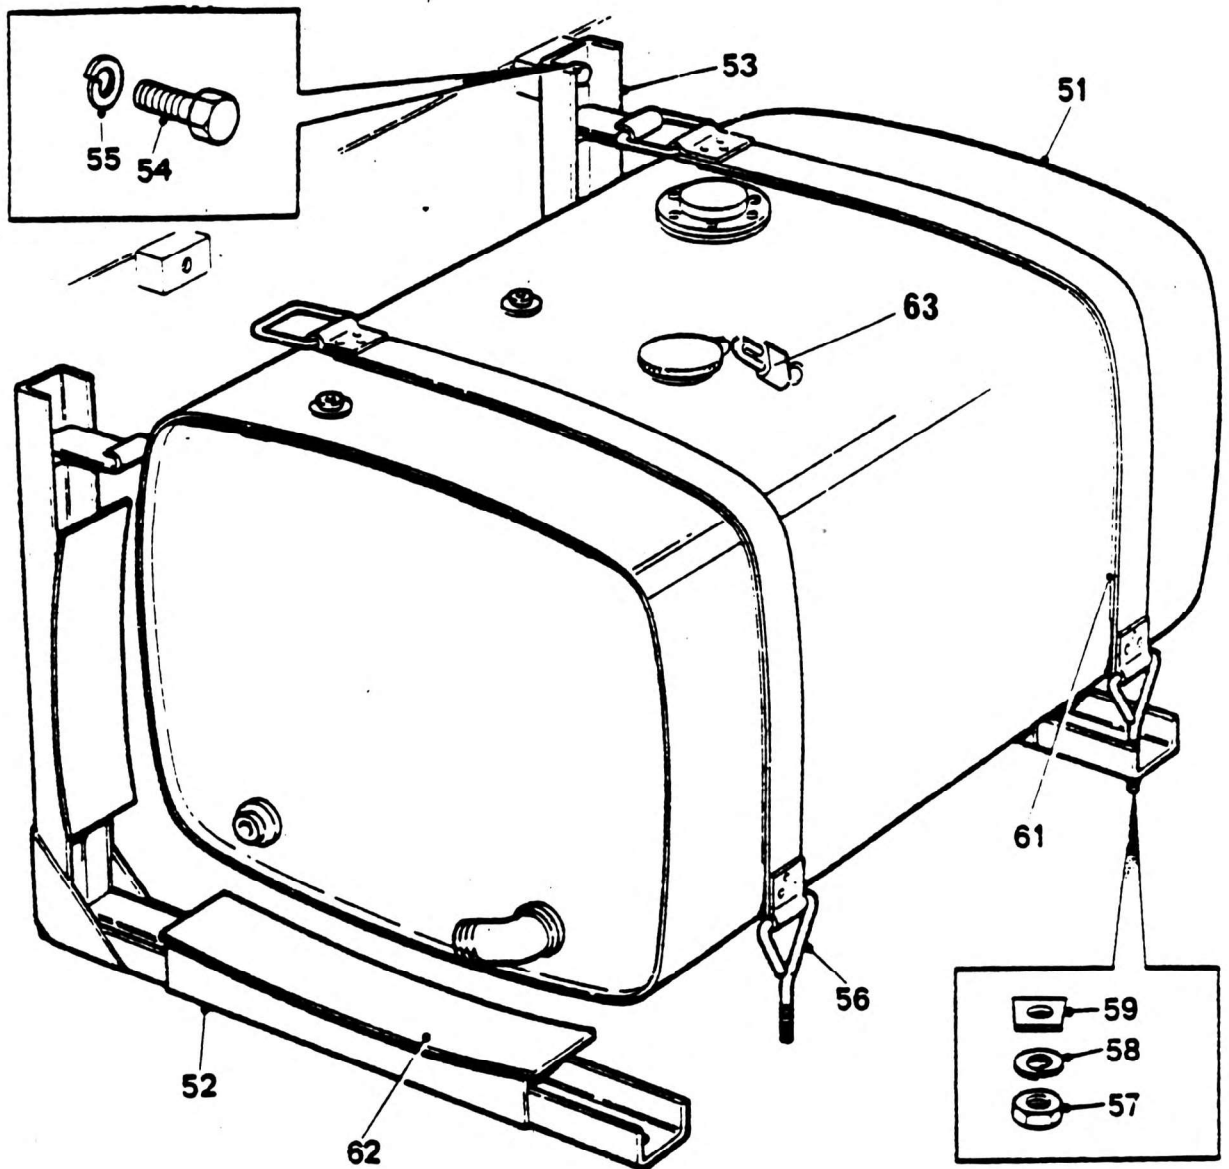

FUEL TANK INSTALLATION RH

NO.	PART NO.	QTY.	DESCRIPTION	NO.	PART NO.	QTY.	DESCRIPTION
51+	6-880-990274	1	Fuel Tank Sub Assy RH	63	95265	1	Padlock
52	6-184-991562	1	Fuel Tank Bracket Weld				
53	2-184-995029	1	Fuel Tank Bracket				
54	7-126-241253	4	Hex Head Screw M16 x 25mm Long				
55	7-951-240210	4	Spring Washer M16				
56	2-850-995000	2	Strap Weld				
57	7-661-190003	2	Hex Nut M10				
58	7-951-190210	2	Spring Washer Dia.10				
59	6-949-995003	2	Tapered Washer				
61	4-814-990018	2	Protection Pad				
62	4-814-990019	4	Protection Pad				